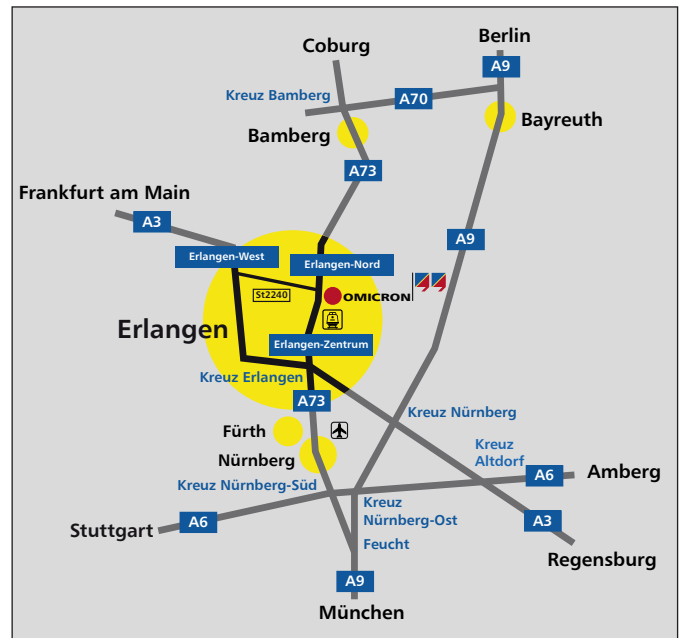

... Traveling northbound on the A73:

- Exit the A73 at the Erlangen Zentrum / Erlangen Ost junction.
- Turn right onto Münchener Straße.
- Turn left onto Parkplatzstraße.

... Traveling eastbound on the A3:

- Exit the A3 at the Erlangen West junction and continue toward Erlangen West.
- Turn left onto Weisendorfer Straße.
- Follow the Dechsendorfer Straße.
- Turn right onto Thalermühlstraße.
- Turn left onto the Gerberei.
- Turn right onto Parkplatzstraße.

Nearby parking lots

Around 1,900 parking spaces (with parking fee) are available in the large parking lot on Ecke Münchener Straße/ Gerberei, directly behind the railway and bus station. Park in parking lot P6, bays 1, 2 or 4.

Arriving by rail

Erlangen station serves the Intercity (IC and ICE), Interregio (IR), Regional-Express (RE) and Regionalbahn (RB) (regional trains) rail lines. It is located in the heart of the city center, around 250m by foot from the OMICRON Service Center.